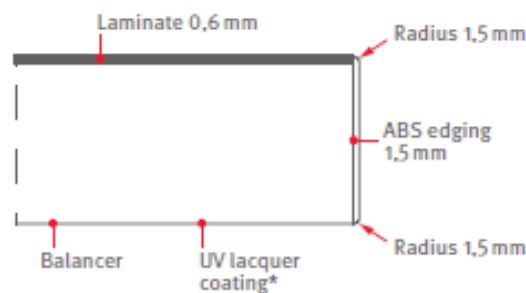

## 5.5 POSTFORMING- PRACOVNÍ DESKY EGGER

kolekce EDC 2017

WT Standart, WT, Classic, WT Creative

WT Premium, Feelwood\*

| dekorová kategorie | model                           | šíře mm | cena bm sklad | cena bm obj. |
|--------------------|---------------------------------|---------|---------------|--------------|
| WT Standard        | 300/3 one sided profiled        | 600     | <b>515</b>    | 648          |
|                    | 300/3-300/3 two sided profiled  | 920     | <b>886</b>    | 1041         |
|                    | 300/3 one sided profiled        | 1200    | 1174          | 2233         |
| WT Classic         | 300/3 one sided profiled        | 600     | <b>553</b>    | 687          |
|                    | 300/3-300/3 two sided profiled  | 920     | <b>952</b>    | 1108         |
|                    | 300/3 one sided profiled        | 1200    | 1263          | 2383         |
| WT Creative        | 300/3 one sided profiled        | 600     | <b>576</b>    | 709          |
|                    | 300/3-300/3 two sided profiled  | 920     | <b>990</b>    | 1145         |
|                    | 300/3 one sided profiled        | 1200    | 1313          | 2469         |
| WT Premium         | 100/1.5 one sided edged         | 600     | <b>657</b>    | 791          |
|                    | 100/1.5-100/1.5 two sided edged | 920     | <b>1249</b>   | 1405         |
|                    | 100/1.5 one sided edged         | 1200    | 1513          | 2809         |
| Feelwood *         | 100/1.5 one sided edged         | 600     | <b>1189</b>   | 1323         |
|                    | 100/1.5-100/1.5 two sided edged | 920     | <b>2045</b>   | 2200         |
|                    | 100/1.5 one sided edged         | 1200    | 2619          | 4689         |

- PDE tl. 38 mm a d. 4100 mm, zádové desky tl. 8 mm a d. 4100 mm