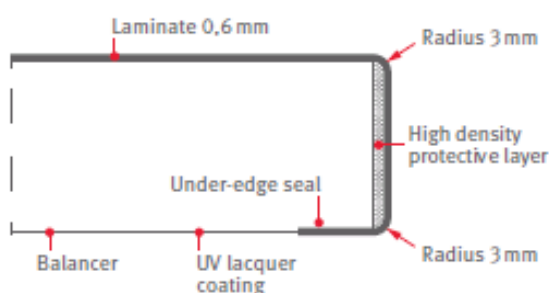

## 5.5 POSTFORMING- PRACOVNÍ DESKY EGGER

kolekce EDC 2017

WT Standart, WT, Classic, WT Creative

WT Premium, Feelwood\*

| dekorová kategorie | model                           | šíře mm | cena bm sklad | cena bm obj. |
|--------------------|---------------------------------|---------|---------------|--------------|
| WT Standard        | 300/3 one sided profiled        | 600     | <b>515</b>    | 648          |
|                    | 300/3-300/3 two sided profiled  | 920     | <b>886</b>    | 1041         |
|                    | 300/3 one sided profiled        | 1200    | 1174          | 2233         |
| WT Classic         | 300/3 one sided profiled        | 600     | <b>553</b>    | 687          |
|                    | 300/3-300/3 two sided profiled  | 920     | <b>952</b>    | 1108         |
|                    | 300/3 one sided profiled        | 1200    | 1263          | 2383         |
| WT Creative        | 300/3 one sided profiled        | 600     | <b>576</b>    | 709          |
|                    | 300/3-300/3 two sided profiled  | 920     | <b>990</b>    | 1145         |
|                    | 300/3 one sided profiled        | 1200    | 1313          | 2469         |
| WT Premium         | 100/1.5 one sided edged         | 600     | <b>657</b>    | 791          |
|                    | 100/1.5-100/1.5 two sided edged | 920     | <b>1249</b>   | 1405         |
|                    | 100/1.5 one sided edged         | 1200    | 1513          | 2809         |
| Feelwood *         | 100/1.5 one sided edged         | 600     | <b>1189</b>   | 1323         |
|                    | 100/1.5-100/1.5 two sided edged | 920     | <b>2045</b>   | 2200         |
|                    | 100/1.5 one sided edged         | 1200    | 2619          | 4689         |

- PDE tl. 38 mm a d. 4100 mm, zádové desky tl. 8 mm a d. 4100 mm